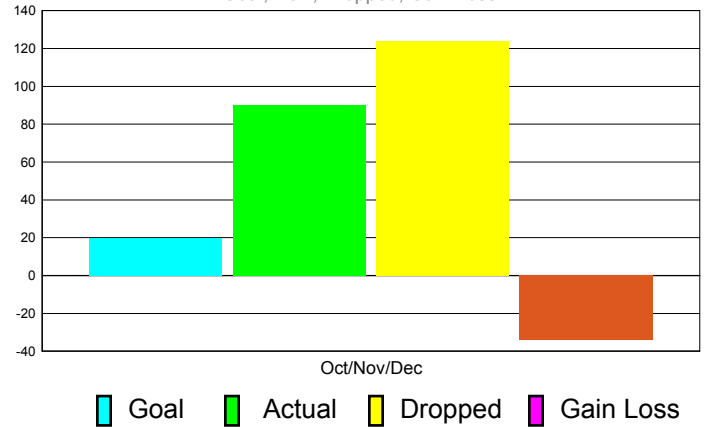

### Club Results 2011-2012

Goal, New, Dropped, Gain/Loss

## MEMBERSHIP

Membership Results  
2011-2012

Membership  
2010-2011

Month	Net Memb Goal	Actual New Memb	Actual Dropped Memb	Gain/Loss of Memb	Gain/ Loss of Memb
Oct/Nov/Dec	20	90	124	-34	11
<b>Totals</b>	<b>20</b>	<b>90</b>	<b>124</b>	<b>-34</b>	<b>11</b>

### Membership Results 2011-2012

Goal, New, Dropped, Gain/Loss